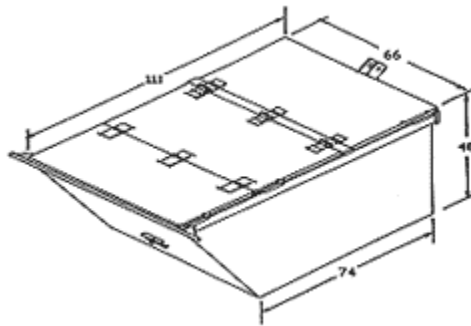

REAR LOAD SPECIFICATIONS

2 Yard Container
Length: 38" Width: 66" Height: 48"

4 Yard Container
Length: 87" Width: 66" Height: 48"

6 Yard Container
Length: 111" Width: 66" Height: 48"

8 Yard Container
Length: 116" Width: 66" Height: 60"
(side doors optional)

10 Yard Container
Length: 121" Width: 66" Height: 73"