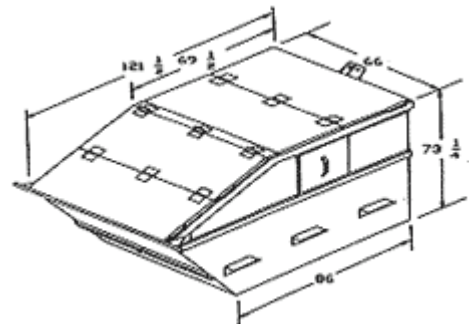

REAR LOAD SPECIFICATIONS

2 Yard Container
Length: 38" Width: 66" Height: 48"

4 Yard Container
Length: 87" Width: 66" Height: 48"

6 Yard Container
Length: 111" Width: 66" Height: 48"

8 Yard Container
Length: 116" Width: 66" Height: 60"
(side doors optional)

10 Yard Container
Length: 121" Width: 66" Height: 73"