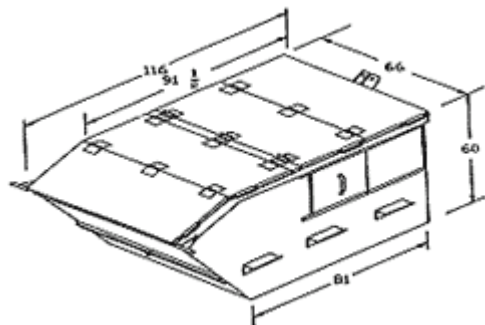

REAR LOAD SPECIFICATIONS

2 Yard Container
Length: 38" Width: 66" Height: 48"

4 Yard Container
Length: 87" Width: 66" Height: 48"

6 Yard Container
Length: 111" Width: 66" Height: 48"

8 Yard Container
Length: 116" Width: 66" Height: 60"
(side doors optional)

10 Yard Container
Length: 121" Width: 66" Height: 73"