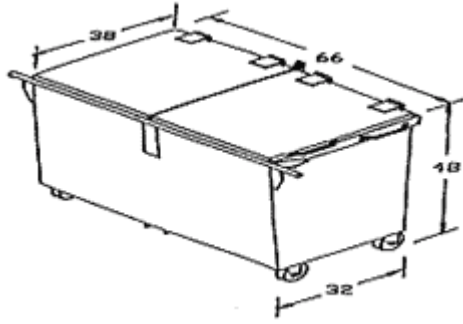

REAR LOAD SPECIFICATIONS

2 Yard Container
Length: 38" Width: 66" Height: 48"

4 Yard Container
Length: 87" Width: 66" Height: 48"

6 Yard Container
Length: 111" Width: 66" Height: 48"

8 Yard Container
Length: 116" Width: 66" Height: 60"
(side doors optional)

10 Yard Container
Length: 121" Width: 66" Height: 73"