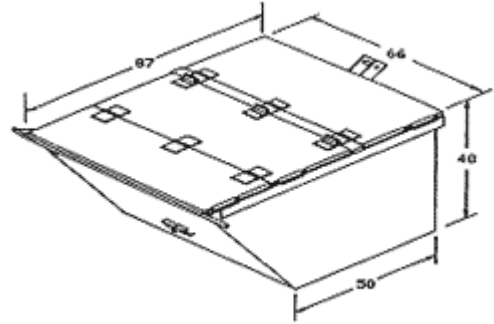

REAR LOAD SPECIFICATIONS

2 Yard Container
Length: 38" Width: 66" Height: 48"

4 Yard Container
Length: 87" Width: 66" Height: 48"

6 Yard Container
Length: 111" Width: 66" Height: 48"

8 Yard Container
Length: 116" Width: 66" Height: 60"
(side doors optional)

10 Yard Container
Length: 121" Width: 66" Height: 73"